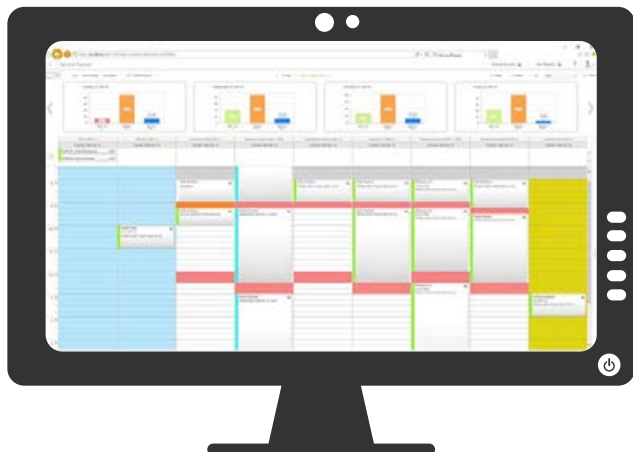

Web Service Planner

Fast facts

Explore our web-based application designed to increase usability and flexibility for workshop planning.

■ One screen fully integrated with incadea.dms for:

- ■ Scheduling jobs by teams/qualifications
- ■ Assigning resources
- ■ Booking mobility vehicles

See the whole workshop utilization in one simple view

Simple and fast service booking process with accurate real-time data

React quickly on unforeseen scheduling issues

Enhanced user experience with flexible filters, colors and views